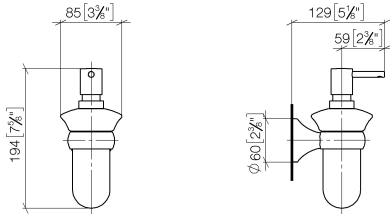

83 435 361

- bottle made of opal glass
- width 85mm
- height 200 mm
- 250 ml bottle
- 121mm projection

	Chrome	83 435 361-00
	Brushed Platinum	83 435 361-06
	Platinum	83 435 361-08
	Durabass (23kt Gold)	83 435 361-09
	Brushed Durabass (23kt Gold)	83 435 361-28
	Brushed Dark Platinum	83 435 361-99

83 435 361

mm [inches]

83 435 361

Parts for other finishes can be found here: Brushed Platinum

Spare parts list

No.	Item Number	Name	Quantity used	Delivery time
1	90 10 10 535 01-00	dispenser	1	10
2	90 90 04 001 00 83	glass	1	2
3	08 28 10 500 91	ring	1	2
4	04 31 11 140 00 90	pin	1	2
5	05 17 97 507 00 90	fixing set	1	2