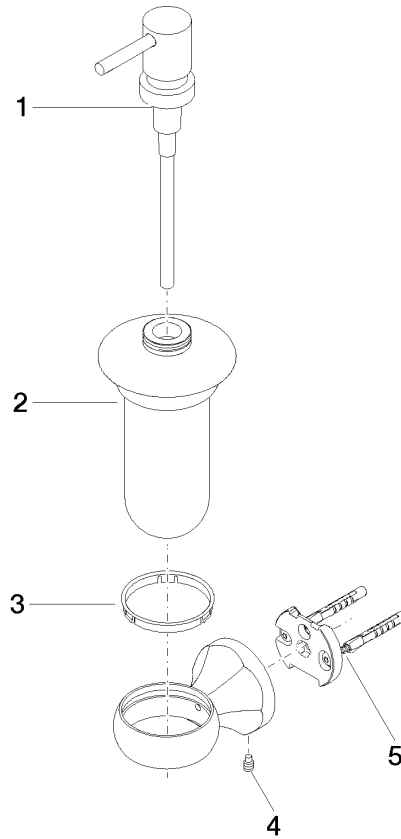

83 435 361

- bottle made of opal glass
- width 85mm
- height 200 mm
- 250 ml bottle
- 121mm projection

	Chrome	83 435 361-00
	Brushed Platinum	83 435 361-06
	Platinum	83 435 361-08
	Durabass (23kt Gold)	83 435 361-09
	Brushed Durabass (23kt Gold)	83 435 361-28
	Brushed Dark Platinum	83 435 361-99

83 435 361

mm [inches]

83 435 361

Parts for other finishes can be found here: Brushed Platinum

Spare parts list

No.	Item Number	Name	Quantity used	Delivery time
1	90 10 10 535 01-00	dispenser	1	10
2	90 90 04 001 00 83	glass	1	2
3	08 28 10 500 91	ring	1	2
4	04 31 11 140 00 90	pin	1	2
5	05 17 97 507 00 90	fixing set	1	2